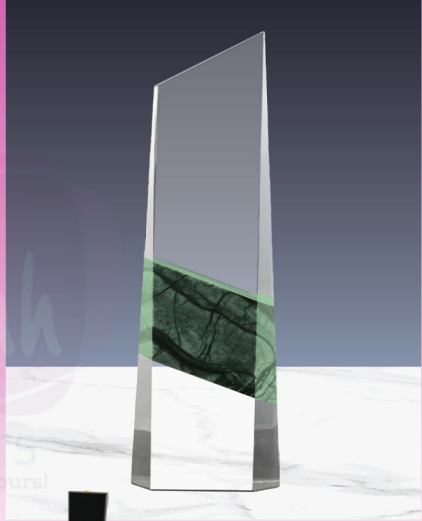

CR-35

CR-36

CR-37

CR-34

**Wah Prints
& Wah Gifts**
Email : sales@wahgiftsglobal.com

📍 P.O. Box: 923607 Street 340,
Zone 56 Building No 239,
Salwa road, Doha - Qatar

☎️ +974 5544 1130

📍 Wah Prints and Wah Gifts FZ LLE
P.O Box: 4422 Deira - Dubai, UAE

☎️ +971 50 308 1130