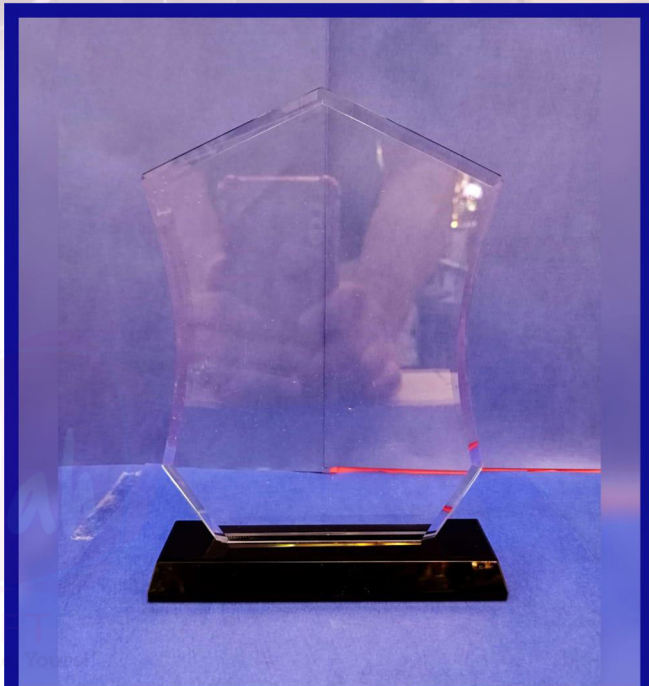

Model	Small	Medium	Large	Box
A075	17.5cm	21cm	24cm	Carton

**Wah Prints
& Wah Gifts**
Email: sales@wahgiftsglobal.com

📍 P.O. Box: 923607 Street 340,
Zone 56 Building No 239,
Salwa road, Doha - Qatar

☎️ +974 5544 1130

📍 Wah Prints and Wah Gifts FZ LLE
P.O Box: 4422 Deira - Dubai, UAE

☎️ +971 50 308 1130