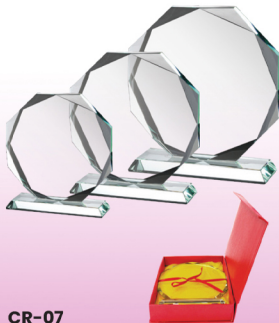

CR-07

Round Crystal Award. Packed in Cardboard Box.

Product Size : (Large) 180 x 200 mm.

Product Size : (Medium) 150 x 170 mm.

Product Size : (Small) 100 x 120 mm.

Printing Options : Laser Engraving, Sandblasting.